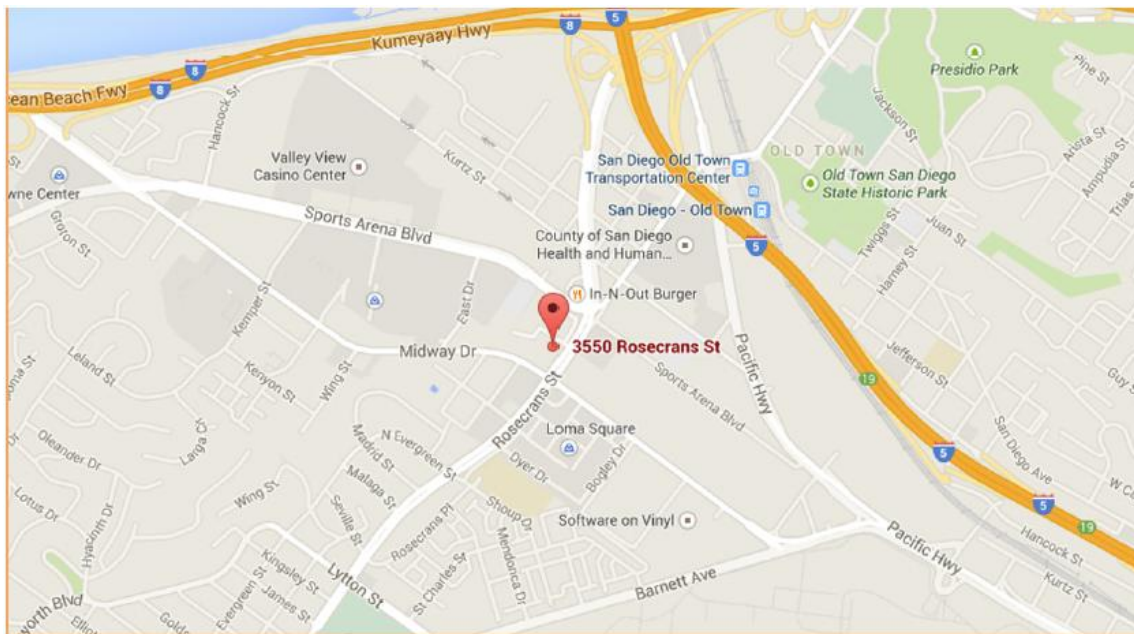

Fiji Yogurt +

October 21

Present this flyer at Fiji Point Loma and

20%

will be donated back to PLHS-PA Tennis Boosters!

Fiji Yogurt is located at 3550 Rosecrans St., near the intersection of Sports Arena Blvd. and Rosecrans. Don't miss this opportunity to enjoy some delicious yogurt and help support both girl's and boy's tennis!